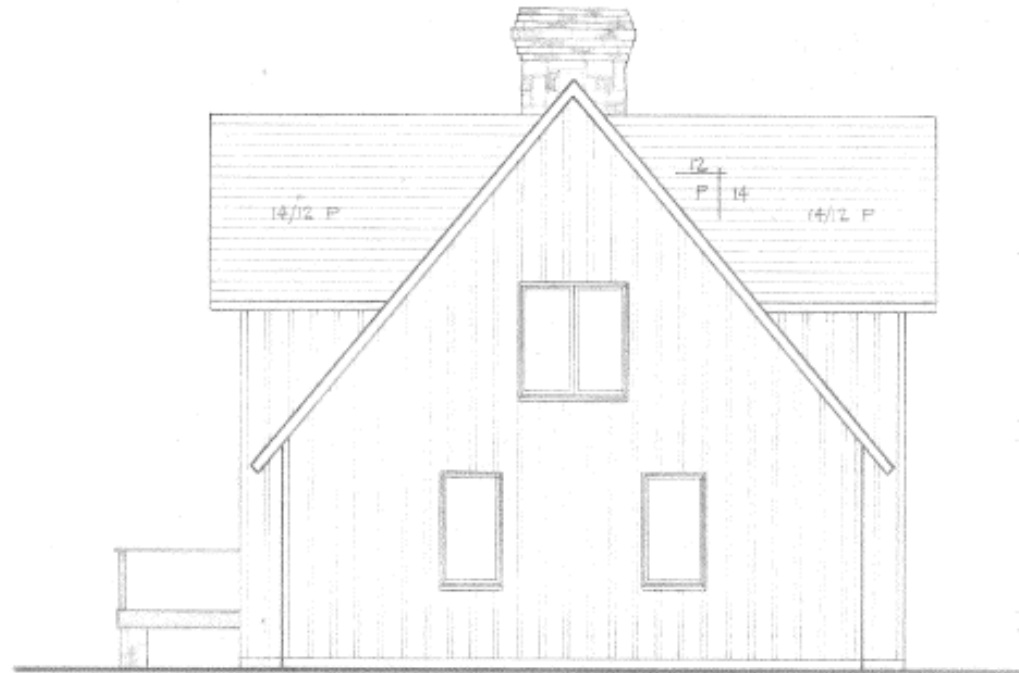

For complete blueprints and ideas on how to further customize your lakefront home contact us at (270)223-8210

don underwood design

custom home design

[www.blueprintman.com](http://www.blueprintman.com)  
502.893.6600