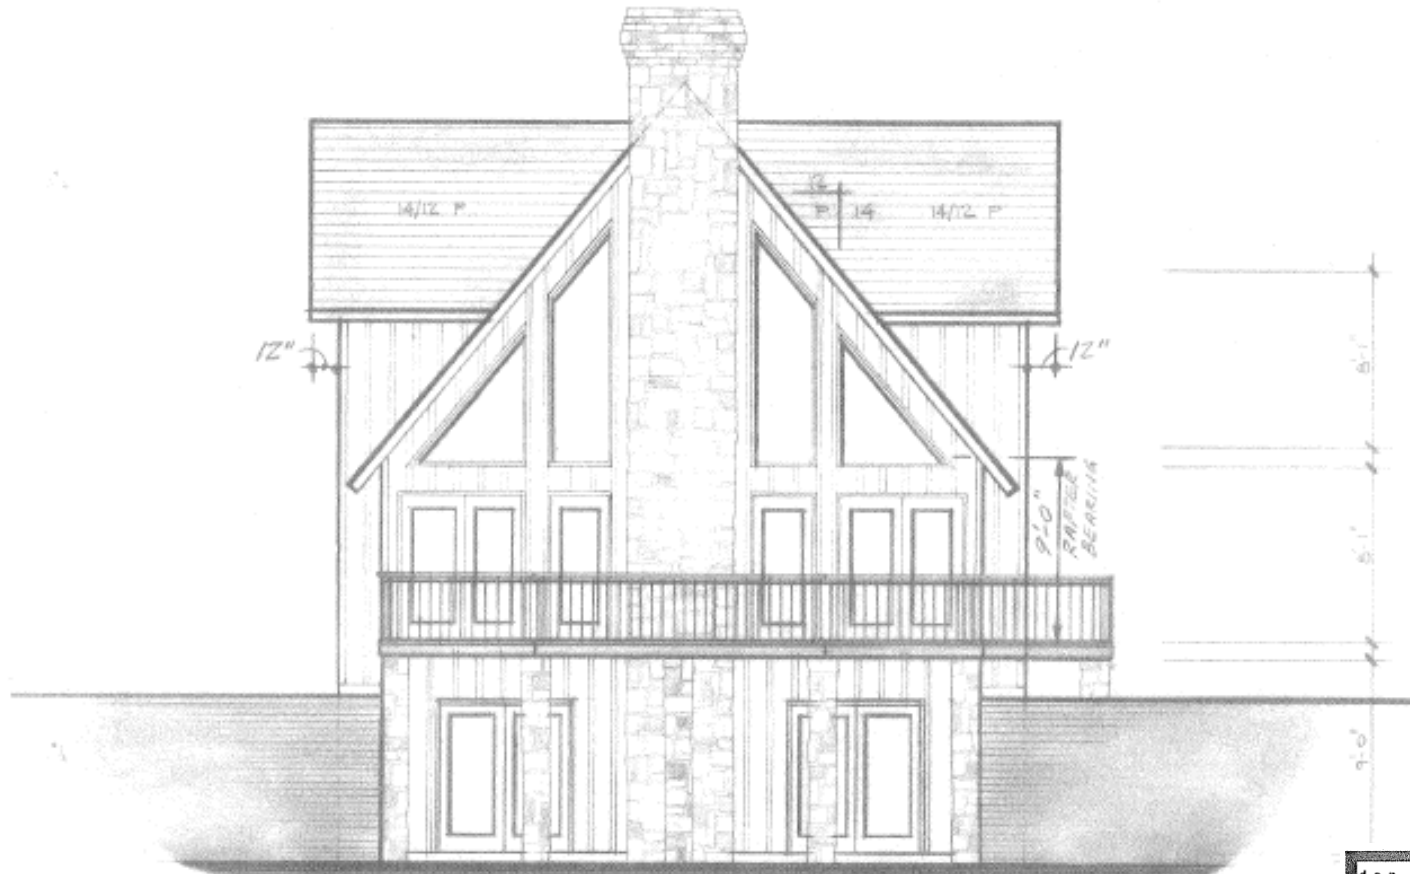

For complete blueprints and ideas on how to further customize your lakefront home contact us at (270)223-8210

don underwood design

custom home design

[www.blueprintman.com](http://www.blueprintman.com)  
502.893.6600