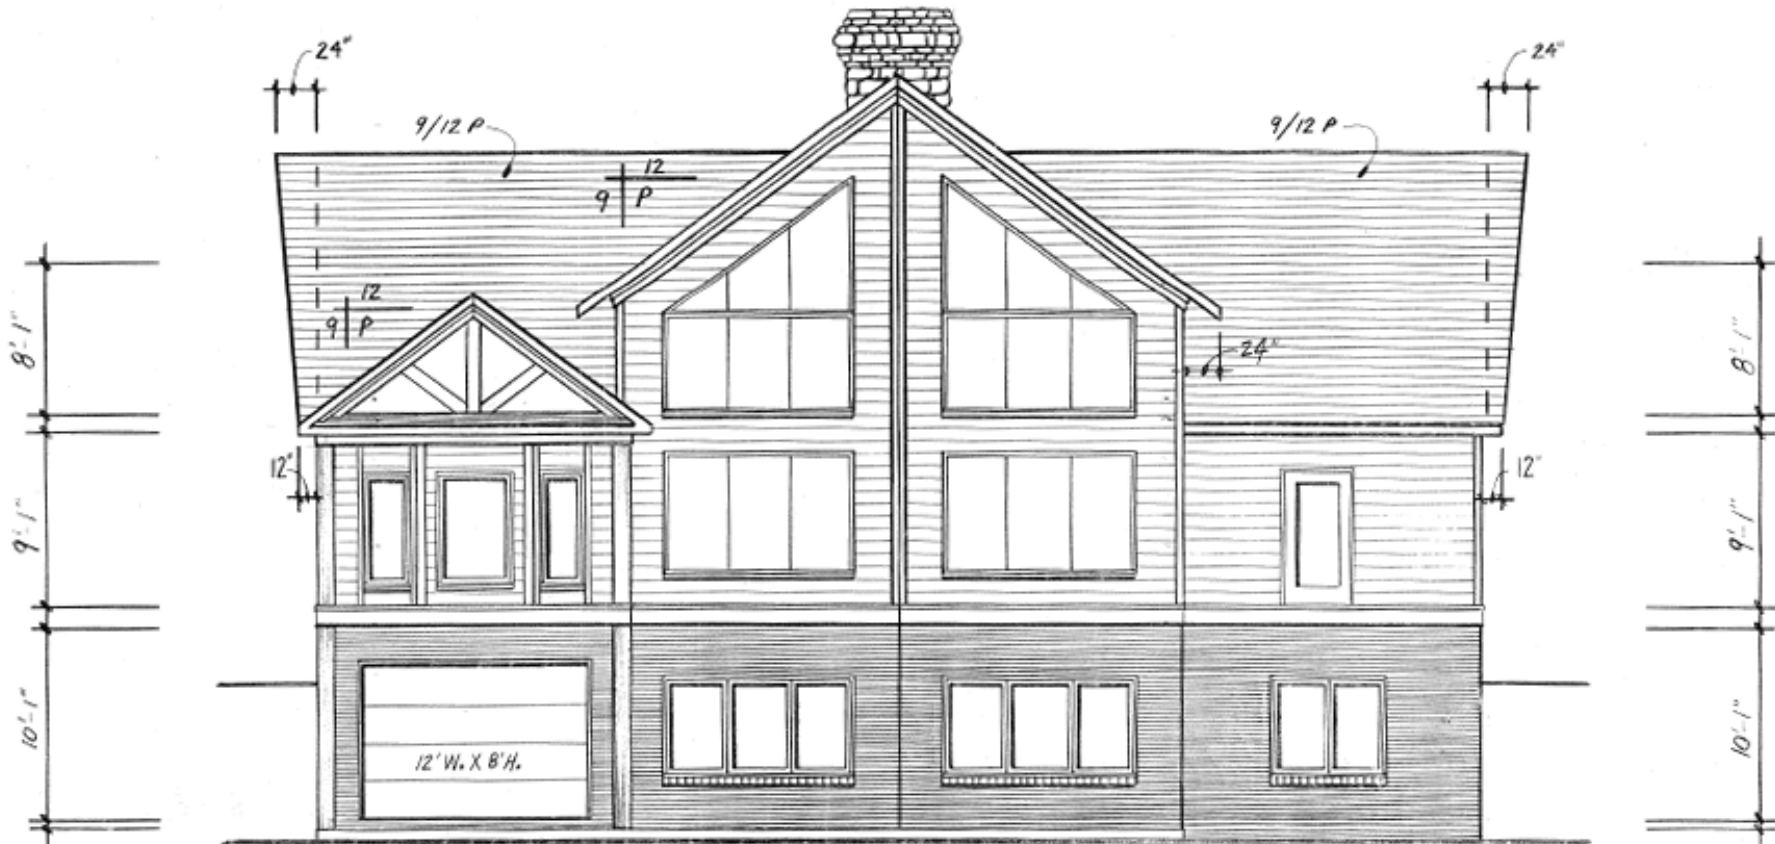

For complete blueprints and ideas on how to further customize your lakefront home contact us at (270)223-8210

REAR ELEVATION

don underwood design
du
custom home design
www.blueprintman.com
502.893.6600